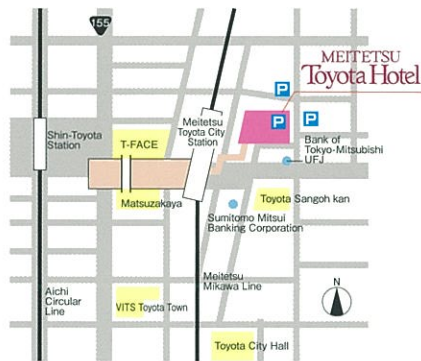

INFORMATION

12F	Guest Rooms
11F	
10F	
9F	
8F	Wedding Ceremony Hall Chapel Photo Studio Guest Rooms
7F	Banquet Rooms (Large, Medium, Small)
6F	Restaurant (French, Japanese, Chinese, Teppan Yaki (Hot Grill)) Karaoke Rooms
5F	Shopping Area and Offices
4F	
3F	
2F	
1F	Lobby Front Desk Lounge Bridal Salon Office
B1	Parking Area

ACCESS

MEITETSU Toyota Hotel

140 Kita-machi 1-Chome, Toyota City, Japan, 471-0027
 TEL.0565-35-6611
 FAX.0565-35-7811
 Homepage <http://www.toyota-hotel.co.jp>

English

A comfortable space

The Meitetsu Toyota Hotel is a "City Hotel" located in the urban development area in front of Toyota City Station. Our hotel welcomes all guests with care and service.